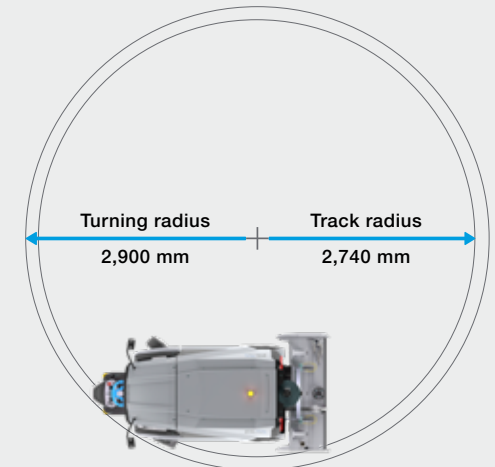

1,400 mm (55 1/8 in)

Fields of operation

Mobile / Event

PETROL

FACTS & FIGURES

Engine	Kohler CH680, 2 cylinder 674 cm ³ (41.1 in ³)
Power	16.8 kW / 22.5 HP - 3,600 rpm
Weight when empty	1,100 kg (2,425 lbs) – basic outfit
Water tank	340 l (89.8 gal)
Snow tank	1 m ³ (35.3 ft ³) – compacted 1.25 m ³ (44.2 ft ³)
Fuel tank	15 l (4 gal)

DIMENSIONS

STANDARD EQUIPMENT

Transmission	Continuously adjustable hydraulic four-wheel drive
Axles	Single wheel drive
Steering	Hydraulic
Footbrake	Hydraulic
Parking brake	Mechanical parking brake on rear wheels
Hydraulic system	18 cm ³ (0.004 gpm) axial piston pump for drive, 6 cm ³ (0.0013 gpm) work units + cylinder movements, 4.4 cm ³ (0.0001 gpm) steering
Diameter of screw conveyors	vertically ø 175 mm (6 7/8 in) horizontally ø 170 mm (6 5/8 in)
Tires	5.00R12 83/81P 2 rows of spikes
Wheel rims	12" x 5" with hubcaps