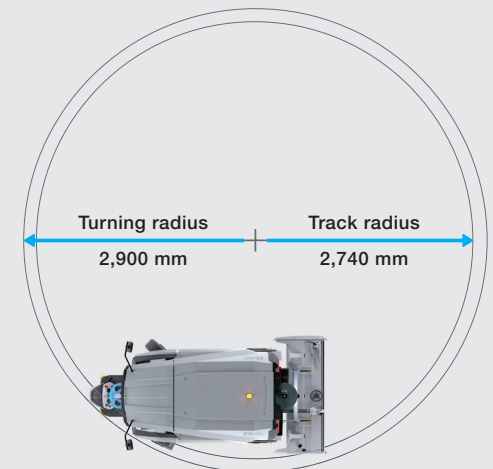

DIMENSIONS

STANDARD EQUIPMENT

Transmission	Continuously adjustable hydraulic four-wheel drive
Axles	Single wheel drive
Steering	Hydraulic
Footbrake	Hydraulic
Parking brake	Mechanical parking brake on rear wheels
Hydraulic system	18 cm ³ (0.004 gpm) axial piston pump for drive, 6 cm ³ (0.0013 gpm) work units + cylinder movements, 4.4 cm ³ (0.0001 gpm) steering
Diameter of screw conveyors	vertically ø 175 mm (6 7/8 in) horizontally ø 170 mm (6 5/8 in)
Tires	5.00R12 83/81P 2 rows of spikes
Wheel rims	12" x 5" with hubcaps