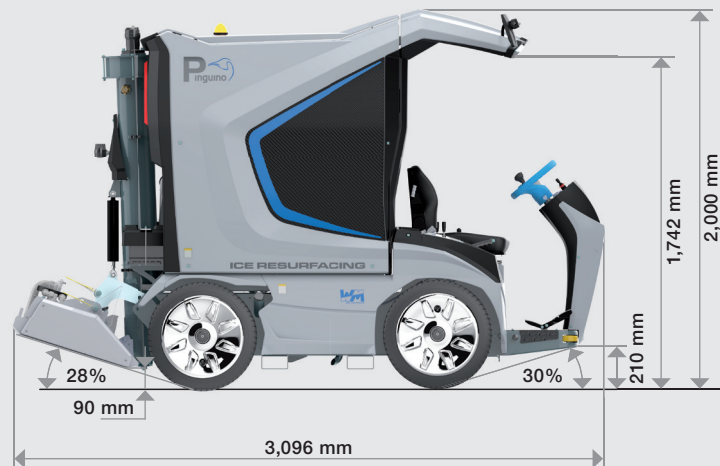

Pinguino

LITHIUM

WM
TECHNICS

Snow tank volume

1 m³ / compacted 1.25 m³
(35.3 ft³ / compacted 44.2 ft³)

Water tank volume

340 l (89.8 gal)

Blade width

1,400 mm (55 1/8 in)

Fields of operation

Mobile / Event

LITHIUM

FACTS & FIGURES

Motor	Asynchronous motor
Drive power	10 kW
Battery Lithium	BlueLi 80V – 100Ah
Charger Power	3 kW
Battery charger connection	230V / 50Hz
Autonomy	ca. 1h 10 min.
Charging time	ca. 2h 40 min.
Weight when empty	1,250 kg (2,755 lbs) – basic outfit
Water tank	340 l (89.8 gal)
Snow tank	1 m ³ (35.3 ft ³) – compacted 1.25 m ³ (44.2 ft ³)

DIMENSIONS

STANDARD EQUIPMENT

Transmission	Continuously adjustable hydraulic four-wheel drive
Axles	Single wheel drive
Steering	Hydraulic
Footbrake	Hydraulic
Parking brake	Mechanical parking brake on rear wheels
Hydraulic system	18 cm ³ (0.004 gpm) axial piston pump for drive, 6 cm ³ (0.0013 gpm) work units + cylinder movements, 4.4 cm ³ (0.0001 gpm) steering
Diameter of screw conveyors	vertically ø 175 mm (6 7/8 in) horizontally ø 170 mm (6 5/8 in)
Tires	5.00R12 83/81P 2 rows of spikes
Wheel rims	12" x 5" with hubcaps

In conformity with Suva no. Nr. E 7164/1.e
type-examination certificates

Snow tank volume
1 m³ / compacted 1.25 m³
(35.3 ft³ / compacted 44.2 ft³)

Water tank volume
340 l (89.8 gal)

Blade width
1,400 mm (55 1/8 in)