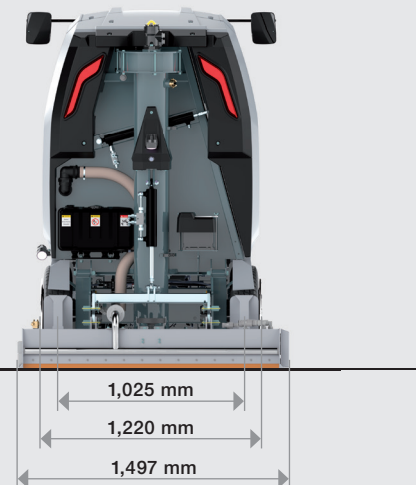

DIMENSIONS

STANDARD EQUIPMENT

Transmission	Continuously adjustable hydraulic four-wheel drive
Axles	Single wheel drive
Steering	Hydraulic
Footbrake	Hydraulic
Parking brake	Mechanical parking brake on rear wheels
Hydraulic system	18 cm ³ (0.004 gpm) axial piston pump for drive, 6 cm ³ (0.0013 gpm) work units + cylinder movements, 4.4 cm ³ (0.0001 gpm) steering
Diameter of screw conveyors	vertically ø 175 mm (6 7/8 in) horizontally ø 170 mm (6 5/8 in)
Tires	5.00R12 83/81P 2 rows of spikes
Wheel rims	12" x 5" with hubcaps

In conformity with Suva no. Nr. E 7164/1.e
type-examination certificates

Snow tank volume
1 m³ / compacted 1.25 m³
(35.3 ft³ / compacted 44.2 ft³)

Water tank volume
340 l (89.8 gal)

Blade width
1,400 mm (55 1/8 in)